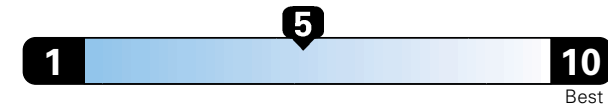

2022 MODEL YEAR

Jeep CHEROKEE X 4X4

For more information visit: www.jeep.com
or call 1-877-IAM-JEEP

FCA US LLC

THIS VEHICLE IS MANUFACTURED TO MEET SPECIFIC UNITED STATES REQUIREMENTS. THIS VEHICLE IS NOT MANUFACTURED FOR SALE OR REGISTRATION OUTSIDE OF THE UNITED STATES.

MANUFACTURER'S SUGGESTED RETAIL PRICE OF THIS MODEL INCLUDING DEALER PREPARATION

Base Price: $34,895

JEEP CHEROKEE LATITUDE 4X4
Exterior Color: Diamond Black Crystal Pearl-Coat Exterior Paint
Interior Color: Black Interior Color
Interior: Cloth / Premium Vinyl Seats
Engine: 3.2L V6 24V VVT Engine with Stop/Start
Transmission: 9-Speed Automatic Transmission
STANDARD EQUIPMENT (UNLESS REPLACED BY OPTIONAL EQUIPMENT)

FUNCTIONAL/SAFETY FEATURES

- Jeep Wave Membership (Retail Sales/50 States Only)
- Full-Speed Forward-Collision Warning Plus
- Advanced Brake-Assist
- Blind-Spot and Cross-Path Detection
- Lane-Departure Warning Plus
- ParkView® Rear Back-Up Camera
- Advanced Multistage Front Air Bags
- LATCH-Ready Child-Seat Anchor System
- Rain-Sensitive Windshield Wipers
- Supplemental Side-Curtain Front and Rear Air Bags
- Supplemental Front Seat-Mounted Side Air Bags
- Jeep Active Drive I
- Engine Stop / Start Technology
- Selec-Terrain® System
- Keyless-Entry with Panic Alarm
- All-Speed Traction Control
- Electronic Stability Control
- Electronic Roll Mitigation
- Anti-Lock 4-Wheel Disc Brakes
- Speed Control
- Tire-Fill Alert
- Tire Pressure Monitoring Display
- Capless Fuel-Fill

INTERIOR FEATURES